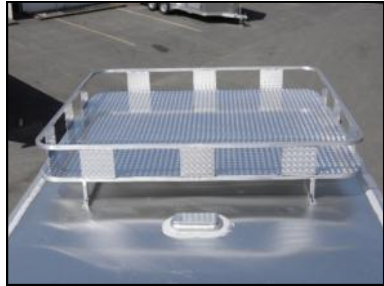

To Order Call: 509-529-4509

---

*Updated Jan. 2012 ~ Prices are subject to change
Please give us a call if you have any questions.*

Horse Trailer Solutions

What is your perfect solution?

Don Johnson Sales' Service Department is committed to bringing you the very best in innovative solutions for all your trailer needs. Does

your trailer need just a little fine tuning to make it perfect? We can do that! There's nothing like having a good piece of equipment made to order, and with our knowledge and experience, we are able to keep our prices competitive. Let us know what we can do to make your trailer the trailer of your dreams, and our expert staff will work with you to make it happen!

Standard Accessory Solutions:

We carry many standard accessories for your horse trailer that will help you to keep yourself and your valued horses happy, healthy, and organized. We have several types of tack organizers, water tanks, generator, battery, and storage boxes, window nets, bridle hooks, and many other items that will make your horse trailering life much simpler. You can also order hitches, tire carriers, brake assemblies, and other items necessary to keep your trailer in good order. Take a browse through the catalog and give us a call so we can assist you to create the trailer that fits your needs!