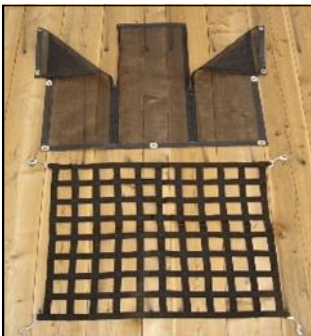

Custom Aluminum Bridle Hooks are \$18.50 per foot

Brush Box ~ Plastic

- Price: \$65.00 installed
\$48.00 not installed

Don Johnson Sales, Inc.

Stock Accessories ~ Tack Accessories

Corner Mount Feed Bags ~
(includes 3 snaps)

Price: \$65.00 each installed
\$48.00 each not installed

Tie Hooks ~

Price:
Aluminum Featherlite Brand:
\$8.00 not installed
Aluminum Generic:
\$8.00 not installed
Steel Trails West Brand:
\$16.00 not installed

Tack Organizer ~

Price: \$82.00 installed
\$45.00 not installed

Window Nets ~

Price:
Window Net
\$85.00 installed - \$50.00 not installed

Zipper Window Net
\$102.00 installed - \$65.00 not installed

Turbo Tarp ~ 7' X 14'
(Other sizes are available)